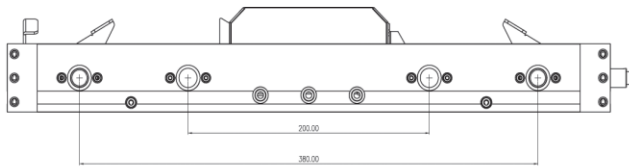

LED DISPLAYS

BR7mm LED (Indoor/Outdoor) LED Display

Specifications

TOP VIEW

Scan here for more information about
Tallen Technology Rentals

www.tallen-inc.com

Tallen Technology Rentals
33 Wood Ave South
Iselin, NJ - (866) 825 5361