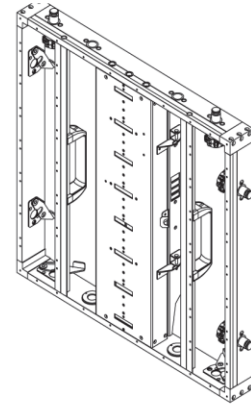

LED DISPLAYS

BR7mm LED (Indoor/Outdoor) LED Display

Specifications

FRONT VIEW

Scan here for more information about
Tallen Technology Rentals

www.tallen-inc.com

Tallen Technology Rentals
33 Wood Ave South
Iselin, NJ - (866) 825 5361