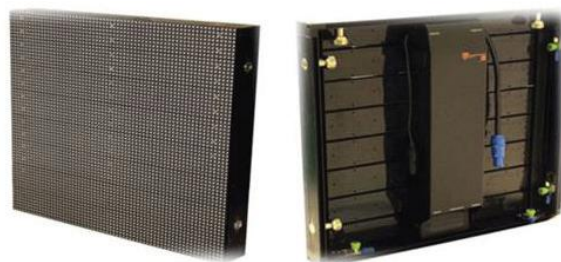

LED DISPLAYS

BR7mm LED (Indoor/Outdoor) LED Display

The BR7mm LED is a lightweight, slim, indoor/outdoor display, perfect LED for your next event or production. It provides high brightness with wide angle viewing, easy to set up and use. The BR7mm provides a black LED front with excellent image quality performance.

BR7mm Indoor/Outdoor	
Pitch	7.81
LED Type	3 in 1 SMD
Number of Pixels	64 x 64 (4,096)/Tile
Pixel Density (Pixel/m ²)	16,384
Tile Dimensions (LxHxD)	500mm x 500mm x 165mm (19.7" x 19.7" x 6.5")
Brightness	4,0000 NITS
AC Power In	100-240V
Power Consumption (w/unit)	400 Watt/Tile Max
Weight/Tile	7.5Kg (17lbs)
Colors	4.4 Trillion
Refresh Rate	240Hz
Viewing Angle Vertical	>120*
Viewing Angle Horizontal	>145*
Transparency	0%
Life Time (Hr.)	50,000