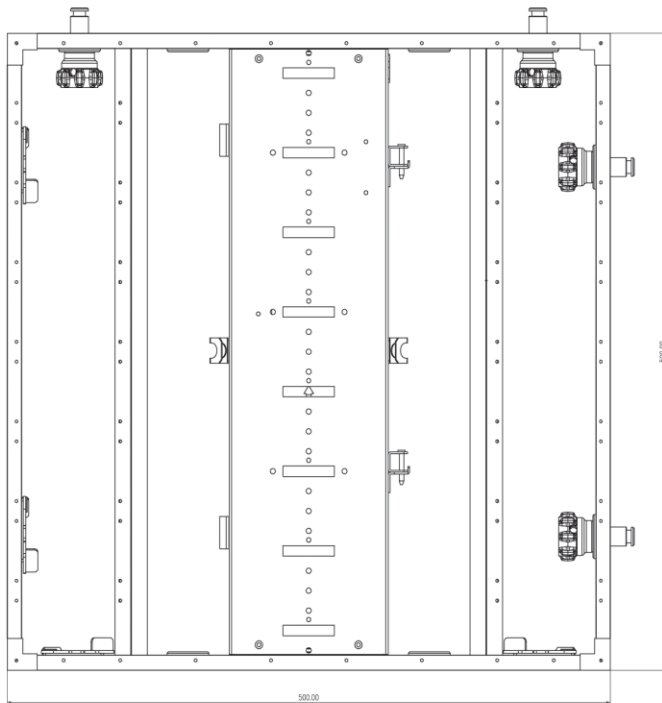

LED DISPLAYS

BR7mm LED (Indoor/Outdoor) LED Display

Specifications

FRONT VIEW

Scan here for more information about
Tallen Technology Rentals

www.tallen-inc.com

Tallen Technology Rentals
33 Wood Ave South
Iselin, NJ - (866) 825 5361