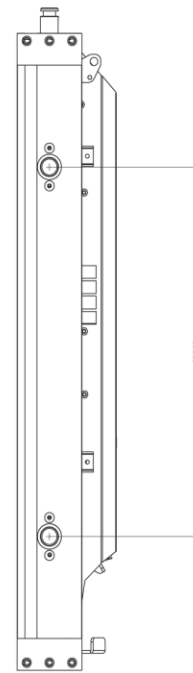

BR7mm Indoor/Outdoor	
Pitch	7.81
LED Type	3 in 1 SMD
Number of Pixels	64 x 64 (4,096)/Tile
Pixel Density (Pixel/m ²)	16,384
Tile Dimensions (LxHxD)	500mm x 500mm x 165mm (19.7" x 19.7" x 6.5")
Brightness	4,0000 NITS
AC Power In	100-240V
Power Consumption (w/unit)	400 Watt/Tile Max
Weight/Tile	7.5Kg (17lbs)
Colors	4.4 Trillion
Refresh Rate	240Hz
Viewing Angle Vertical	>120*
Viewing Angle Horizontal	>145*
Transparency	0%
Life Time (Hr.)	50,000

LED DISPLAYS

BR7mm LED (Indoor/Outdoor) LED Display

Specifications

TOP VIEW

FRONT VIEW

RIGHT VIEW

Scan here for more information about
Tallen Technology Rentals

www.tallen-inc.com