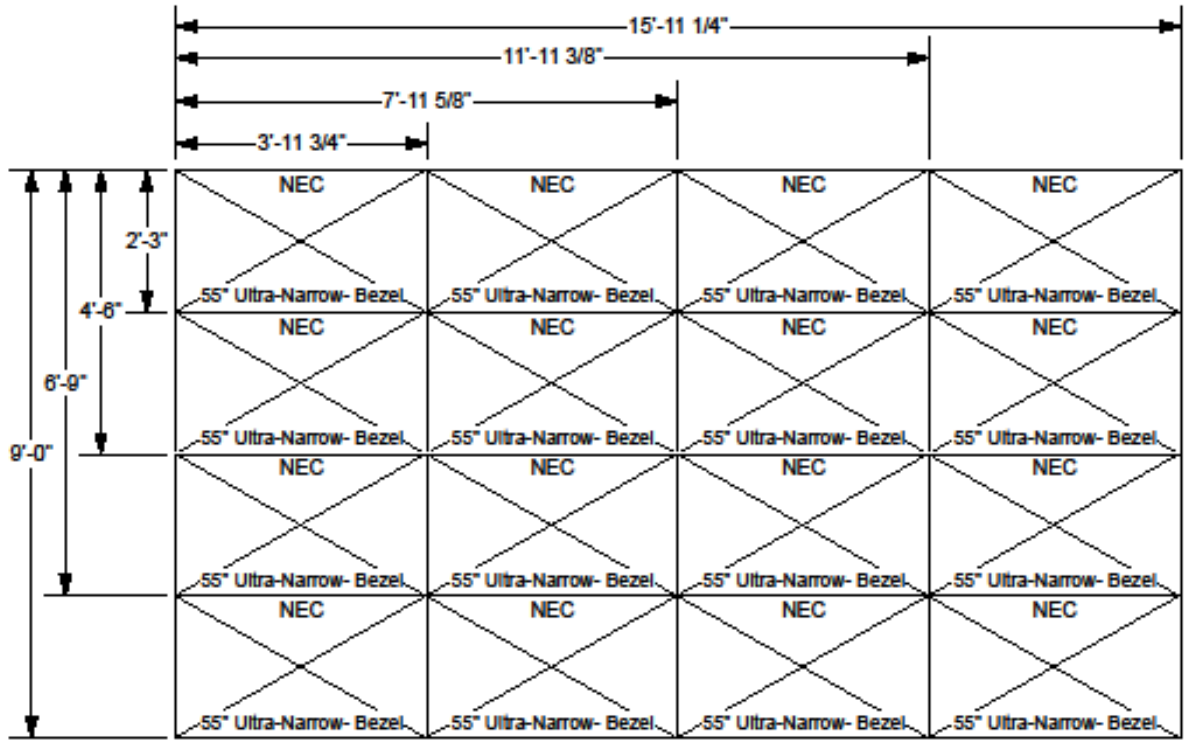

These Design Concept Drawings represent visual concepts and rigging suggestions only. The designer does not accept responsibility for the structural integrity or appropriateness of these concepts and suggestions and no engineering specifications are implied herein. All materials and construction/assembly techniques must comply with the most stringent applicable fire, safety, and building codes. These drawings, designs, and the concepts they represent remain the property of the designer, Tallen Technology Rentals, Inc. As such they may not be used for any purpose without the consent of the designer. Any other use is a violation of existing copyright laws.

Copyright ©2011 TALLEN TECHNOLOGY RENTALS, INC.

Scan here for more information about
Tallen Technology Rentals