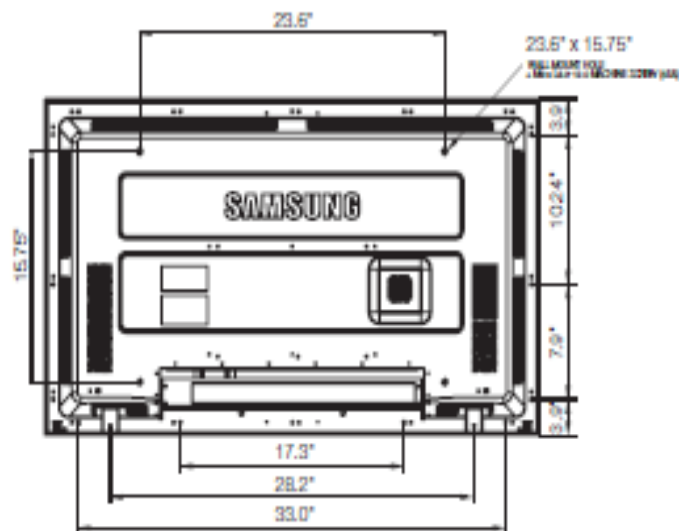

Scan here for more information about Tallen Technology Rentals

www.tallen-inc.com

Tallen Technology Rentals
33 Wood Ave South
Iselin, NJ - (866) 825 5361

46" Touch Screen LCD Display

Specifications

Scan here for more information about
Tallen Technology Rentals