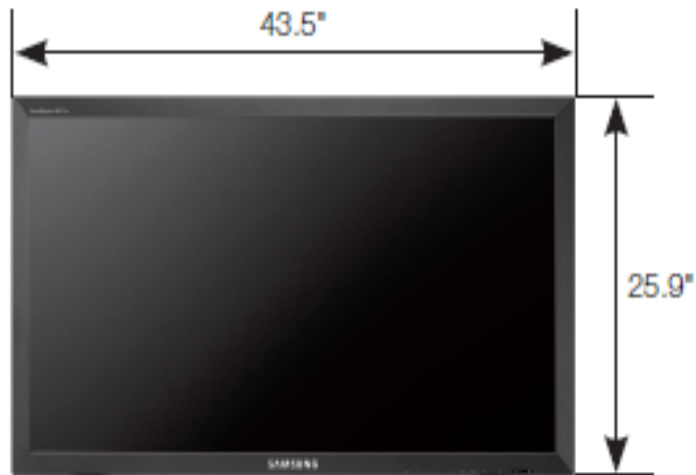

Scan here for more information about Tallen Technology Rentals

www.tallen-inc.com

Tallen Technology Rentals
33 Wood Ave South
Iselin, NJ - (866) 825 5361

46" Touch Screen LCD Display

Specifications

Scan here for more information about
Tallen Technology Rentals