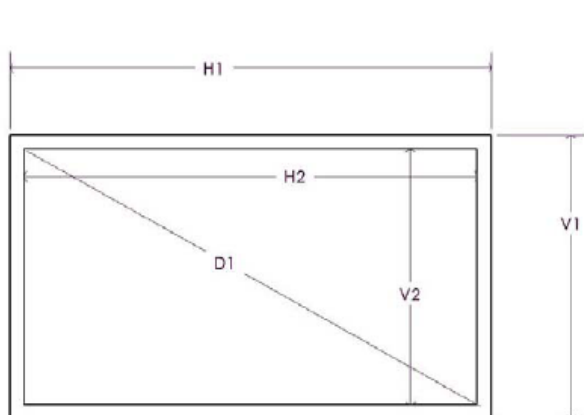

Product Specifications *(Design and specifications subject to change without notice)*

Display

Screen Size (Diagonal)	111.61"
Aspect Ratio	16:9
Active Display Area (H xV)	98.27" x 52.91" (2496mm x 1344mm)
Pixel (Dot) Pitch	93,184 pixels
<i>Display Compatibility Compatible with most digital formats</i>	
Colors	262 Million
Brightness	500 – 1000 cd/m ²
Contrast Ratio	3,000:1
Viewing Angel	120/120
Lifetime (50% brightness)	50,000 hours

Mechanical

Dimensions (HxVxT)	105.5"H x 66.0"V x <1"T (2679.7mm x 1676.4mm x <25.4mm)
Weight	<100 lbs
Maximun Curvature on Installation	Concave: 48" (r); Convex 48" (r)

www.tallen-inc.com

Tallen Technology Rentals
33 Wood Ave South
Iselin, NJ - (866) 825 5361

NANOLUMENS NL-6 112" FLEXIBLE DISPLAY

FRONT VIEW

SIDE VIEW

Physical	Active	Thickness
H1 = 105.5" (2679.7mm)	H2 = 98.27" (2496.0mm)	T = < 1" (<25.4mm)
V1 = 66.0" (1676.4mm)	V2 = 52.91" (1343.9mm)	
	D1 = 111.61" (2834.9mm)	